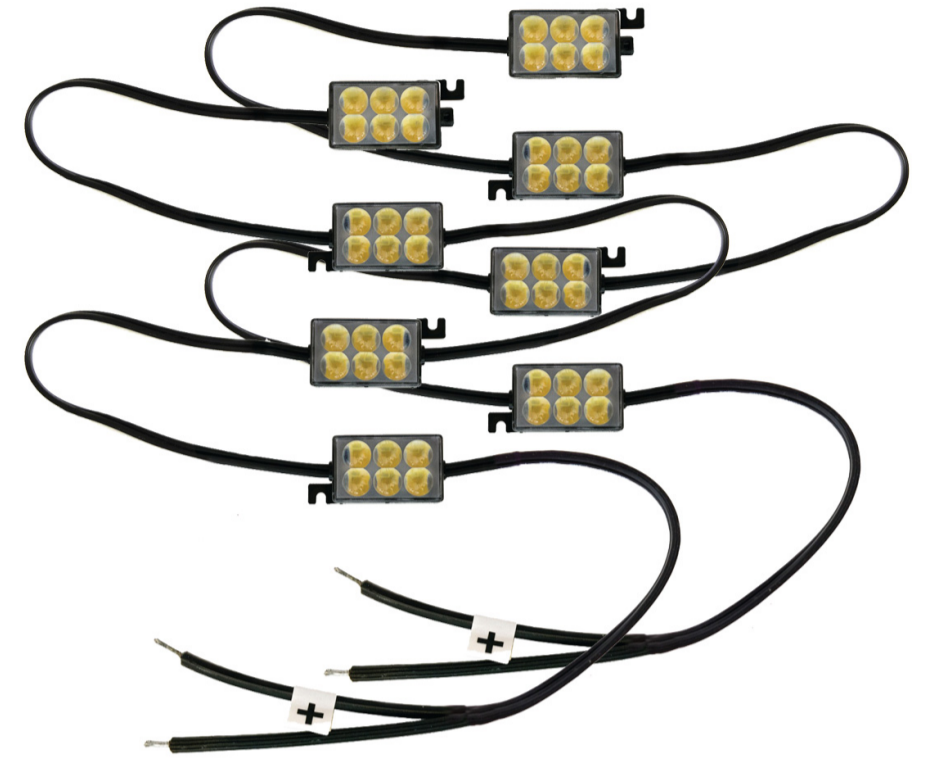

SKU # RS-4P-LEDBED

Part # 1003705

Description

8-POD LED Complete Bed Rail Pod Lighting Kit 4 pods on left and 4 pods on right Race Sport Lighting

Categories Truck, Truck LED Bed Rail Lighting

Sub-Categories Truck Bed Rail LED Lighting

SEMA Product Cargo Area Light

Part Type ID 10018

Reverse Polarity

Cargo Area Light

Operating Voltage

12VDC

Current Draw

Wattage

Chip Type

EPISTAR

IP Rating

IP67

LUX

Product Information

This amazing Race Sport Lighting LED Bed Rail Lighting System is exactly what you need to add lighting directly underneath your side rails to illuminate the bed of any truck. Whether your truck as a bed cover or not, this lighting system allows you to easily see the tools and items you need at night in your bed. This kit comes with a light pod strip of heavy duty light pods for both the left and right side of your truck bed. The super bright white pods will give you plenty of the visual lighting you need. • Two strips of four pods each, utilizing six 3528 LEDs per pod for effective truck bed lighting and a competitive price • Hook mounts for easy mounting onto the rails of your truck bed • 1 Year Warranty